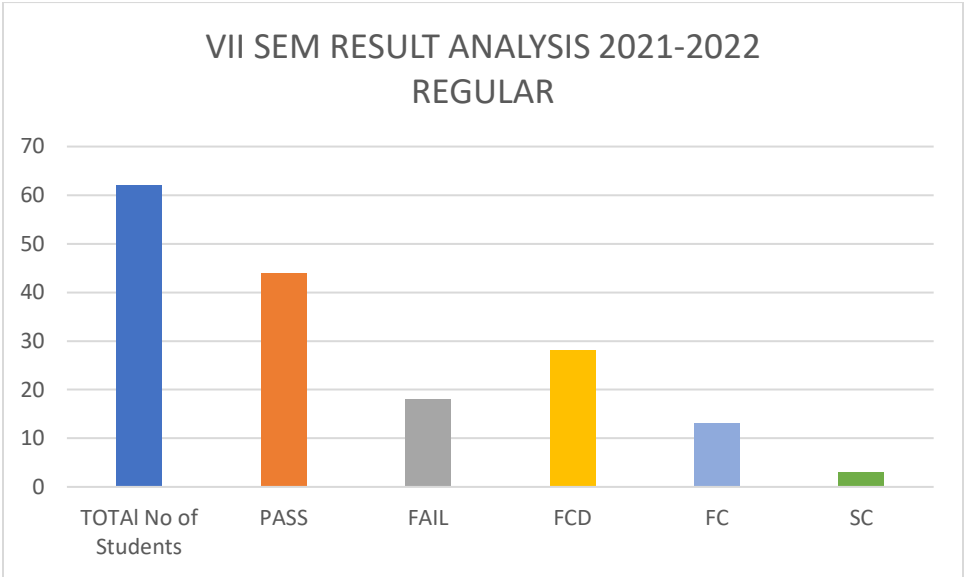

Electronics and Communication Engineering Result Analysis 2021-22

VII SEM RESULT ANALYSIS 2021-2022 PARALLEL SCHEME

VIII SEM RESULT ANALYSIS 2021-22 REGULAR

VIII SEM RESULT ANALYSIS 2021-2022 PARALLEL SCHEME