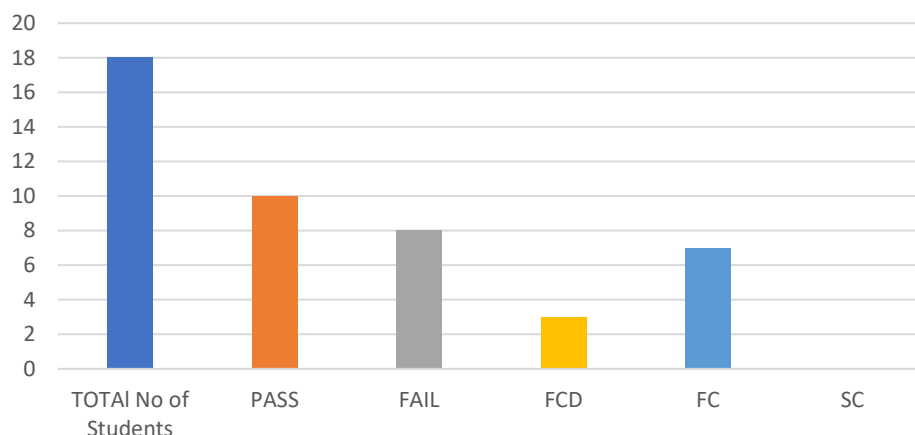

Electronics and Communication Engineering Result Analysis 2021-22

VII SEM RESULT ANALYSIS 2021-2022 PARALLEL SCHEME

VIII SEM RESULT ANALYSIS 2021-22 REGULAR

VIII SEM RESULT ANALYSIS 2021-2022 PARALLEL SCHEME