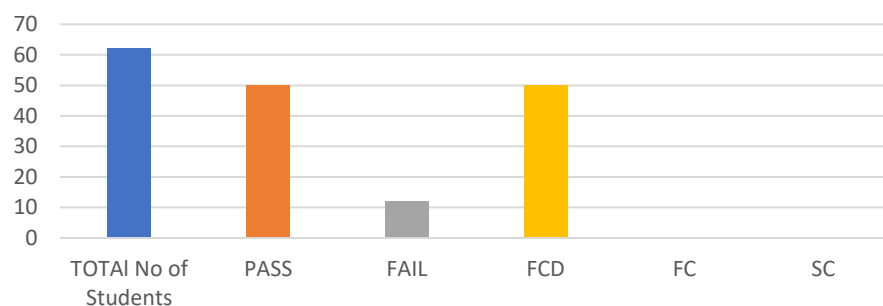

Electronics and Communication Engineering Result Analysis 2021-22

VII SEM RESULT ANALYSIS 2021-2022 PARALLEL SCHEME

VIII SEM RESULT ANALYSIS 2021-22 REGULAR

VIII SEM RESULT ANALYSIS 2021-2022 PARALLEL SCHEME