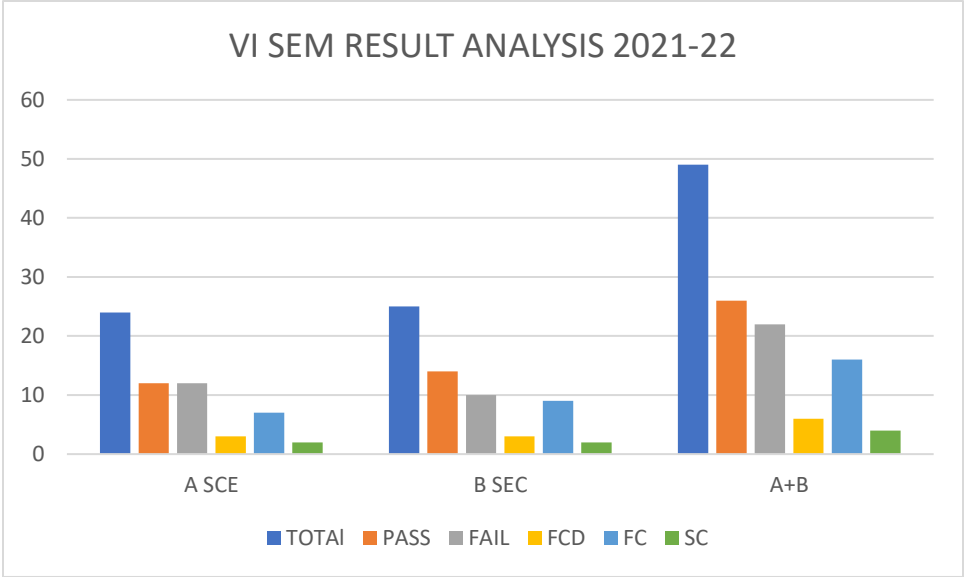

Electronics and Communication Engineering Result Analysis 2021-22

VII SEM RESULT ANALYSIS 2021-2022 PARALLEL SCHEME

VIII SEM RESULT ANALYSIS 2021-22 REGULAR

VIII SEM RESULT ANALYSIS 2021-2022 PARALLEL SCHEME

Department of Electronics and Communication Engineering

Result Analysis 2022-23